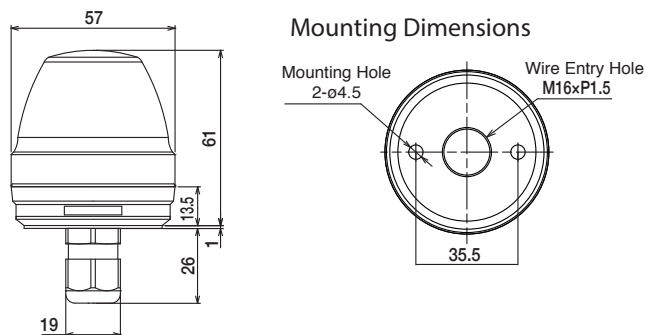

NE-M1-CL7

LED Dome Signal Light

LED

IP66/67

Φ57

NPN/PNP
Open-collector

NE-M1-CL7 Series LED Dome Signal Light; One Signal Light with 7 LED color combinations provide multiple solutions with years of maintenance-free operation.

Dimensions (Unit: mm)

Specifications

Model	Rated Voltage	Operating Temperature Range	Operating Humidity	Protection Rating	Mass
NE-M1-CL7	12 - 24V DC	-30 C - +50 C	90% or less	IP66/IP67	55g

How to Order

NE - M1 - CL7		
Model		7 Colors
Rated Voltage	M1: 12 - 24V DC	