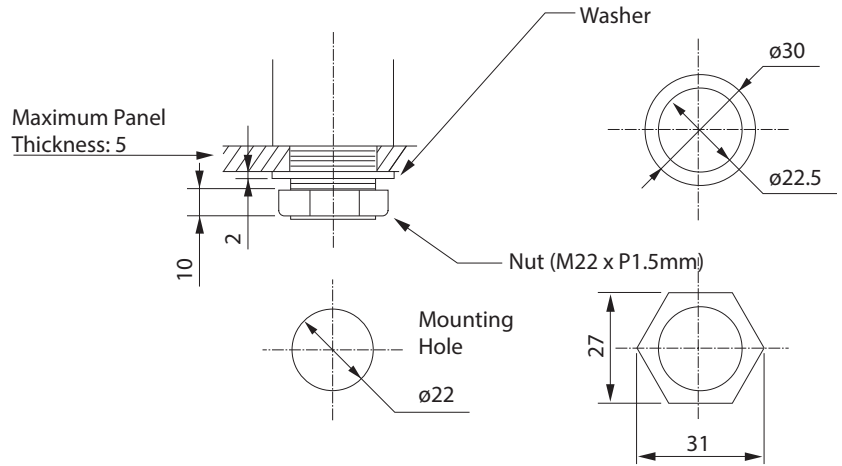

Dimensions (Unit: mm)