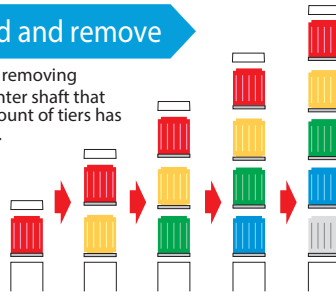

MP/MPS

Signal Tower

- LED
- IP65
- Ø30
- Cable
- NPN/PNP
Open-collector

MPS

MP

Super slim 30mm silver body Signal Tower, ideal for small devices.

FEATURES

- PATLITE's exclusive hybrid prism-cut lens designed for enhanced visibility from any direction and distance.
- Double-insulated construction for enhanced durability and safety in the work environment.
- Direct mount installation with just a single hole.
- Interchangeable Modules need no re-wiring, even after installation.
- Main body is constructed of superior impact and heat resistant ABS resin.
- Lens is made of superior weather resistant and light translucent AS resin.
- Available Colors are in Red, Amber, Green, Blue, and Clear/White.
- Conforms to the CE requirements.
- UL Recognized Components (File No. E215660)

Patented reflection system increases visibility.

High-intensity LED

Good visibility from any direction

AVAILABLE BY SPECIAL ORDER

- All Clear Lenses: Distinctive color recognition when operated with clear lenses (B0738 type).
- Cable: Versatile and flexible 3m cable.

Optional MP-B Buzzer
(See Pg. 193)

Easy to add and remove

- When adding or removing modules, the center shaft that matches the amount of tiers has to be purchased.

Interchangeable LED Modules

Changeable color sequence: Easy to add/ remove up to 5 colored modules even after installation.