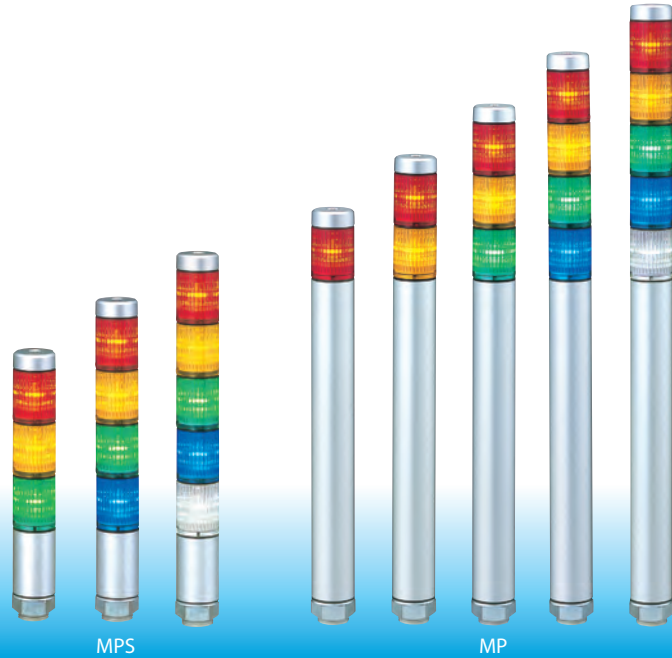

MP/MPS

Signal Tower

- LED
- IP65
- Ø30
- Cable
- NPN/PNP
Open-collector

MPS

MP

Super slim 30mm silver body Signal Tower, ideal for small devices.

FEATURES

- PATLITE's exclusive hybrid prism-cut lens designed for enhanced visibility from any direction and distance.
- Double-insulated construction for enhanced durability and safety in the work environment.
- Direct mount installation with just a single hole.
- Interchangeable Modules need no re-wiring, even after installation.
- Main body is constructed of superior impact and heat resistant ABS resin.
- Lens is made of superior weather resistant and light translucent AS resin.
- Available Colors are in Red, Amber, Green, Blue, and Clear/White.
- Conforms to the CE requirements.
- UL Recognized Components (File No. E215660)

Patented reflection system increases visibility.

High-intensity LED

Good visibility from any direction

AVAILABLE BY SPECIAL ORDER

- All Clear Lenses: Distinctive color recognition when operated with clear lenses (B0738 type).
- Cable: Versatile and flexible 3m cable.

Optional MP-B Buzzer
(See Pg. 193)

Easy to add and remove

- When adding or removing modules, the center shaft that matches the amount of tiers has to be purchased.

Interchangeable LED Modules

Changeable color sequence: Easy to add/ remove up to 5 colored modules even after installation.

Note: LED modules of the same color within a signal tower will light up simultaneously.

Wiring doesn't change

- The LED Module colors correspond to the wiring, so re-wiring is not necessary.

How to Order