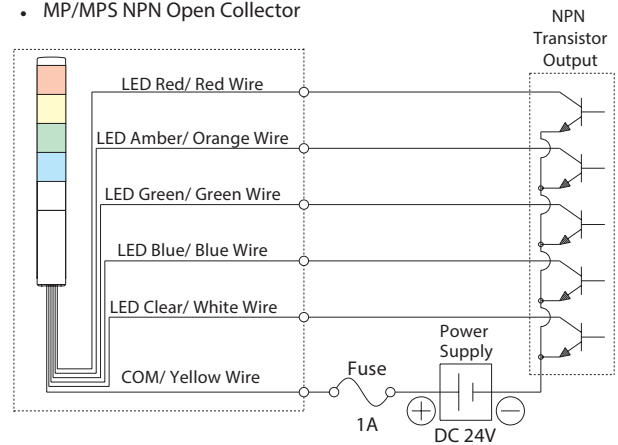

MP/MPS

Signal Tower

- LED
- IP65
- Ø30
- Cable
- NPN/PNP
Open-collector

MPS

MP

Super slim 30mm silver body Signal Tower, ideal for small devices.

FEATURES

- PATLITE's exclusive hybrid prism-cut lens designed for enhanced visibility from any direction and distance.
- Double-insulated construction for enhanced durability and safety in the work environment.
- Direct mount installation with just a single hole.
- Interchangeable Modules need no re-wiring, even after installation.
- Main body is constructed of superior impact and heat resistant ABS resin.
- Lens is made of superior weather resistant and light translucent AS resin.
- Available Colors are in Red, Amber, Green, Blue, and Clear/White.
- Conforms to the CE requirements.
- UL Recognized Components (File No. E215660)

Note: LED modules of the same color within a signal tower will light up simultaneously.

Wiring doesn't change

- The LED Module colors correspond to the wiring, so re-wiring is not necessary.

How to Order

Dimensions (Unit: mm)

Wiring

• MP/MPS Contact/ Switch

• MP/MPS NPN Open Collector

• MP/MPS PNP Open Collector