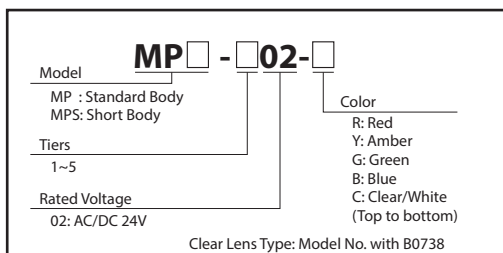

How to Order

Specifications

Stack Number	Model	Rated Voltage	Power Consumption	Mass	
				MP	MPS
1 Tier	MP/MPS-102	AC/DC 24V	0.7W	210g	110g
2 Tiers	MP/MPS-202		1.4W	230g	130g
3 Tiers	MP/MPS-302		2.0W	250g	150g
4 Tiers	MP/MPS-402		2.6W	270g	170g
5 Tiers	MP/MPS-502		3.2W	290g	190g