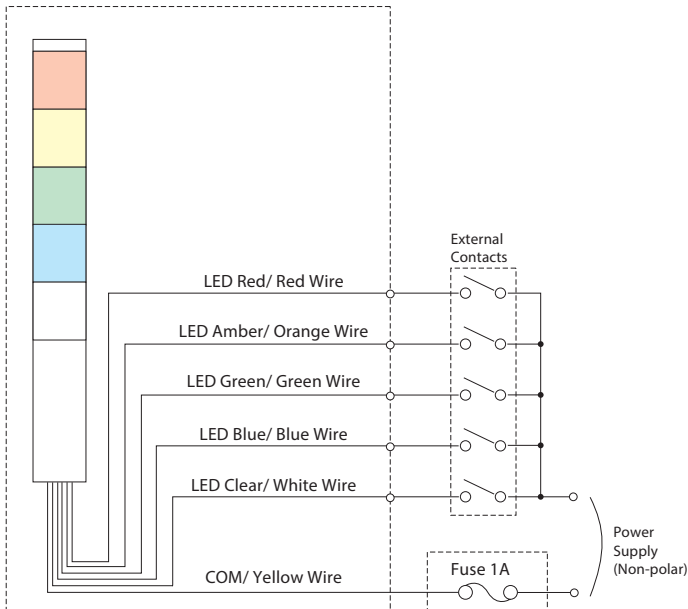

Wiring

• MP/MPS Contact/ Switch