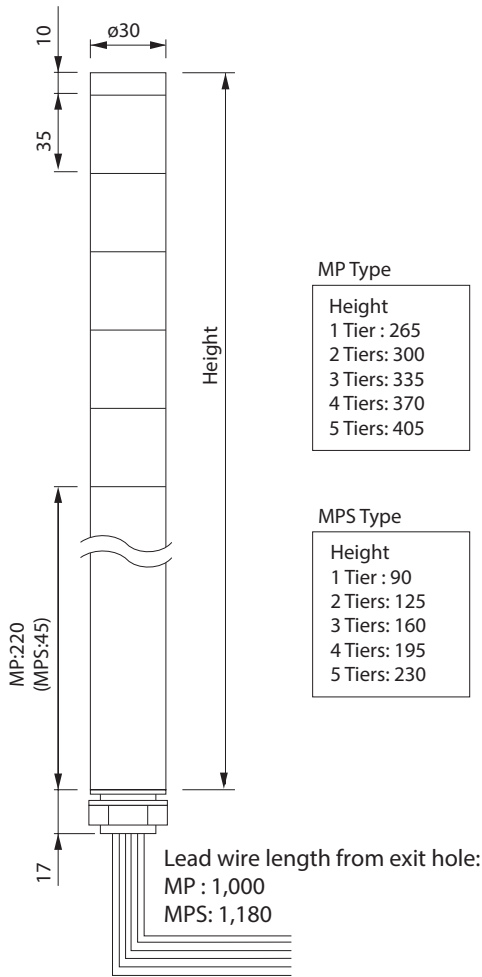

MP/MPS

Signal Tower

- LED
- IP65
- Ø30
- Cable
- NPN/PNP
Open-collector

MPS

MP

Super slim 30mm silver body Signal Tower, ideal for small devices.

FEATURES

- PATLITE's exclusive hybrid prism-cut lens designed for enhanced visibility from any direction and distance.
- Double-insulated construction for enhanced durability and safety in the work environment.
- Direct mount installation with just a single hole.
- Interchangeable Modules need no re-wiring, even after installation.
- Main body is constructed of superior impact and heat resistant ABS resin.
- Lens is made of superior weather resistant and light translucent AS resin.
- Available Colors are in Red, Amber, Green, Blue, and Clear/White.
- Conforms to the CE requirements.
- UL Recognized Components (File No. E215660)

Note: LED modules of the same color within a signal tower will light up simultaneously.

Wiring doesn't change

- The LED Module colors correspond to the wiring, so re-wiring is not necessary.

How to Order

Specifications

Stack Number	Model	Rated Voltage	Power Consumption	Mass	
				MP	MPS
1 Tier	MP/MPS-102	AC/DC 24V	0.7W	210g	110g
2 Tiers	MP/MPS-202		1.4W	230g	130g
3 Tiers	MP/MPS-302		2.0W	250g	150g
4 Tiers	MP/MPS-402		2.6W	270g	170g
5 Tiers	MP/MPS-502		3.2W	290g	190g

Dimensions (Unit: mm)

Wiring

• MP/MPS Contact/ Switch

• MP/MPS NPN Open Collector

• MP/MPS PNP Open Collector