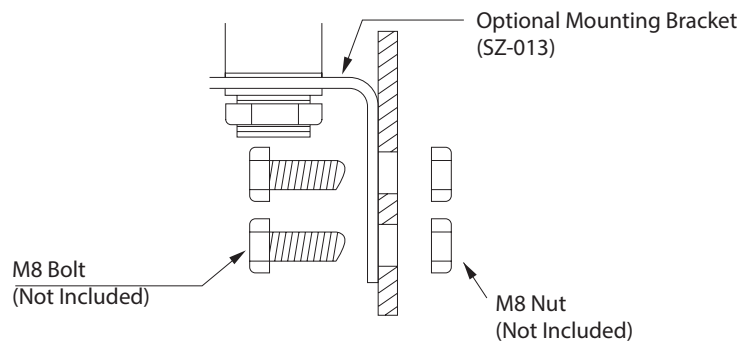

Dimensions (Unit: mm)