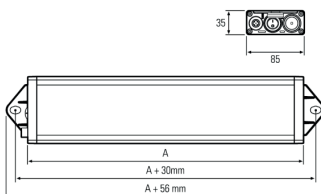

LED Arbeitsplatzleuchte mit Signalfunktion  
LED workplace luminaire with signal function

**UNILED SL RGB-W, 1545 mm, 24V DC**

<b>Item number:</b>	110994-14
<b>EAN:</b>	4260556623474
<b>Order number:</b>	110994-14
<b>Model:</b>	UNILED SL
<b>Type:</b>	LED system and workplace luminaire
<b>Illuminant:</b>	RGB SMD + SMD LED
<b>Power consumption white:</b>	~57 W
<b>Lamp luminous flux white:</b>	7290 lm
<b>Lamp luminous efficiency::</b>	126 lm/W
<b>Power consumption RED:</b>	~54 W
<b>Power consumption GREEN:</b>	~15 W
<b>Power consumption BLUE:</b>	~54 W
<b>Lamp luminous flux RED:</b>	1440 lm
<b>Lamp luminous flux GREEN:</b>	2130 lm
<b>Lamp luminous flux BLUE:</b>	900 lm
<b>Light distribution:</b>	direct
<b>Light colour white:</b>	daylight white (5200 - 5700K)
<b>Connected load:</b>	24 V DC -10 % +7 % (RGB) – 24 V DC ±10 % (W)
<b>Connection (connector):</b>	M12 A-type encoded
<b>Degree of protection:</b>	IP50
<b>Class of protection:</b>	III
<b>Glare-free</b>	opal white
<b>Beam angle (optics):</b>	100°
<b>Operating temperature:</b>	-10... +50 °C
<b>Colour rendering white (Ra):</b>	> 80
<b>Lamps lifetime:</b>	> 60,000 h
<b>Housing material:</b>	aluminium
<b>Cover material:</b>	plastics, soft
<b>Height [B] x Width [C]:</b>	35 mm x 85 mm
<b>Length [A]:</b>	1545 mm
<b>Weight (net):</b>	1600 g
<b>Gross weight:</b>	2450 g
<b>Risk group (DIN EN 62471):</b>	free group
<b>Mounting accessories:</b>	optional
<b>Marking:</b>	CE, ETL Listed
<b>Made in:</b>	Germany
<b>Feature:</b>	RGB-W: Illumination and beacon in one luminaire