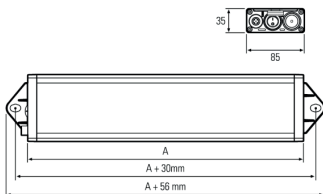

UNILED SL RGB-W, 1045 mm, 24V DC

Artikel-Nr.: 110994-13
EAN: 4260556623467

Bestell-Nr.:	110994-13
Modell:	UNILED SL
Bauform:	LED System- und Arbeitsplatzleuchte
Leuchtmittel:	RGB SMD + SMD LED
Lampenleistung Weiß:	~38 W
Lampenlichtstrom Weiß:	4860 lm
Lampenlichtausbeute Weiß:	126 lm/W
Lampenleistung Rot:	~36 W
Lampenleistung Grün:	~10 W
Lampenleistung Blau:	~36 W
Lampenlichtstrom Rot:	960 lm
Lampenlichtstrom Grün:	1420 lm
Lampenlichtstrom Blau:	600 lm
Lichtverteilung:	direkt
Lichtfarbe Weiß:	Tageslichtweiß (5200 - 5700K)
Anschlusswert Leuchte:	24 V DC -10 % +7 % (RGB) – 24 V DC ±10 % (W)
Anschluss Leuchte:	M12 A-kodiert
Schutzart:	IP50
Schutzklasse:	III
Entblendung:	opalweiß
Abstrahlwinkel:	100°
Betriebstemperatur:	-10... +50 °C
Farbwiedergabe Weiß (Ra):	> 80
Lampenlebensdauer:	> 60.000 h
Material Gehäuse:	Aluminium
Material Abdeckung:	Kunststoff matt
Höhe [B] x Breite [C]:	35 mm x 85 mm
Länge [A]:	1045 mm
Gewicht:	1600 g
Bruttogewicht:	2450 g
Risikogruppe:	freie Gruppe
Befestigungszubehör:	optional
Kennzeichnung:	CE, ETL Listed
Gefertigt in:	Deutschland
Besonderheit:	RGB-W: Beleuchten und Signalisieren in einer Leuchte