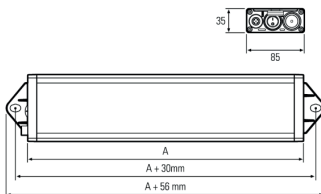

**UNILED SL RGB-W, 1045 mm, 24V DC**

<b>Item number:</b>	110994-13
<b>EAN:</b>	4260556623467
<b>Order number:</b>	110994-13
<b>Model:</b>	UNILED SL
<b>Type:</b>	LED system and workplace luminaire
<b>Illuminant:</b>	RGB SMD + SMD LED
<b>Power consumption white:</b>	~38 W
<b>Lamp luminous flux white:</b>	4860 lm
<b>Lamp luminous efficiency::</b>	126 lm/W
<b>Power consumption RED:</b>	~36 W
<b>Power consumption GREEN:</b>	~10 W
<b>Power consumption BLUE:</b>	~36 W
<b>Lamp luminous flux RED:</b>	960 lm
<b>Lamp luminous flux GREEN:</b>	1420 lm
<b>Lamp luminous flux BLUE:</b>	600 lm
<b>Light distribution:</b>	direct
<b>Light colour white:</b>	daylight white (5200 - 5700K)
<b>Connected load:</b>	24 V DC -10 % +7 % (RGB) – 24 V DC ±10 % (W)
<b>Connection (connector):</b>	M12 A-type encoded
<b>Degree of protection:</b>	IP50
<b>Class of protection:</b>	III
<b>Glare-free</b>	opal white
<b>Beam angle (optics):</b>	100°
<b>Operating temperature:</b>	-10... +50 °C
<b>Colour rendering white (Ra):</b>	> 80
<b>Lamps lifetime:</b>	> 60,000 h
<b>Housing material:</b>	aluminium
<b>Cover material:</b>	plastics, soft
<b>Height [B] x Width [C]:</b>	35 mm x 85 mm
<b>Length [A]:</b>	1045 mm
<b>Weight (net):</b>	1600 g
<b>Gross weight:</b>	2450 g
<b>Risk group (DIN EN 62471):</b>	free group
<b>Mounting accessories:</b>	optional
<b>Marking:</b>	CE, ETL Listed
<b>Made in:</b>	Germany
<b>Feature:</b>	RGB-W: Illumination and beacon in one luminaire