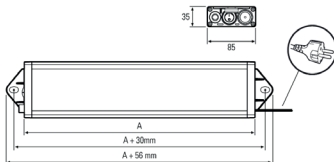

LED Arbeitsplatzleuchte
LED workplace luminaire

**UNILED SL AC, 295 mm, 220-240V AC, SCHUKO,
micro prisms cover**

Item number: 110914-61
EAN: 4260556623535

Order number:	110914-61
Model:	UNILED SL
Type:	LED system luminaire and workplace lighting
Illuminant:	SMD LED
Power consumption:	~8,5 W
Lamp luminous flux:	1030 lm
Lamp luminous efficiency:	127 lm/W
Light distribution:	direct
Light colour:	daylight white (5200 - 5700K)
Connected load:	220-240V AC ± 10%, 50-60 Hz
Power supply:	inbuilt
Connection (connector):	connection cable 3 m with angled SCHUKO plug
Degree of protection:	IP50
Class of protection:	I
Glare-free	micro prisms
Beam angle (optics):	100°
Operating temperature:	-10... +60 °C
Colour rendering (Ra):	> 80
Lamps lifetime:	> 50,000 h
Housing material:	aluminium
Cover material:	micro prisms cover
Height [B] x Width [C]:	35 mm x 85 mm
Length [A]:	295 mm / 325 mm
Weight (net):	600 g
Gross weight:	950 g
Risk group (DIN EN 62471):	group 1
Mounting accessories:	optional
Dimmable:	via optional accessory
Marking:	CE
Made in:	Germany
Feature:	high light diffusion, universally applicable