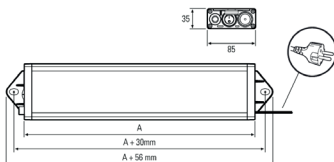

LED Arbeitsplatzleuchte
LED workplace luminaire

UNILED SL AC, 1045 mm, 220-240V AC, SCHUKO,
micro prisms cover

Item number: 110914-63
EAN: 4260556623559

Order number:	110914-63
Model:	UNILED SL
Type:	LED system luminaire and workplace lighting
Illuminant:	SMD LED
Power consumption:	~34 W
Lamp luminous flux:	5120 lm
Lamp luminous efficiency:	127 lm/W
Light distribution:	direct
Light colour:	daylight white (5200 - 5700K)
Connected load:	220-240V AC ± 10%, 50-60 Hz
Power supply:	inbuilt
Connection (connector):	connection cable 3 m with angled SCHUKO plug
Degree of protection:	IP50
Class of protection:	I
Glare-free	micro prisms
Beam angle (optics):	100°
Operating temperature:	-10... +60 °C
Colour rendering (Ra):	> 80
Lamps lifetime:	> 50,000 h
Housing material:	aluminium
Cover material:	micro prisms cover
Height [B] x Width [C]:	35 mm x 85 mm
Length [A]:	1045 mm / 1075 mm
Weight (net):	1700 g
Gross weight:	2550 g
Risk group (DIN EN 62471):	group 1
Mounting accessories:	optional
Dimmable:	via optional accessory
Marking:	CE
Made in:	Germany
Feature:	high light diffusion, universally applicable