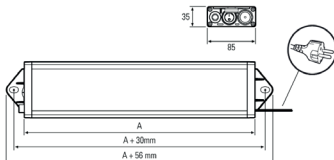

LED Arbeitsplatzleuchte
LED workplace luminaire

UNILED SL AC, 1045 mm, 220-240V AC, SCHUKO,
micro prisms cover

Item number: 110914-63
EAN: 4260556623559

Order number:	110914-63
Model:	UNILED SL
Type:	LED system luminaire and workplace lighting
Illuminant:	SMD LED
Power consumption:	~34 W
Lamp luminous flux:	5120 lm
Lamp luminous efficiency:	127 lm/W
Light distribution:	direct
Light colour:	daylight white (5200 - 5700K)
Connected load:	220-240V AC ± 10%, 50-60 Hz
Power supply:	inbuilt
Connection (connector):	connection cable 3 m with angled SCHUKO plug
Degree of protection:	IP50
Class of protection:	I
Glare-free	micro prisms
Beam angle (optics):	100°
Operating temperature:	-10... +60 °C
Colour rendering (Ra):	> 80
Lamps lifetime:	> 50,000 h
Housing material:	aluminium
Cover material:	micro prisms cover
Height [B] x Width [C]:	35 mm x 85 mm
Length [A]:	1045 mm / 1075 mm
Weight (net):	1700 g
Gross weight:	2550 g
Risk group (DIN EN 62471):	group 1
Mounting accessories:	optional
Dimmable:	via optional accessory
Marking:	CE
Made in:	Germany
Feature:	high light diffusion, universally applicable