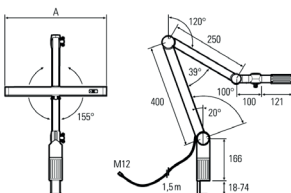

Lampenlebensdauer in Betriebsstunden (L80/B10)

Irrtümer, Systemfehler und Änderungen vorbehalten.
Errors and technical changes excepted. 04.2022