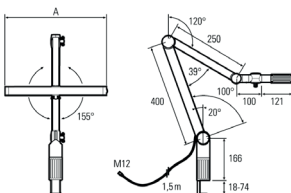

LED Arbeitsplatzleuchte
LED workplace luminaire

UNILED II Gelenkarm (adjustable arm) Watchmaker, 5200-5700K, luminaire head width 380 mm

Item number: 120910-01
EAN: 4260556624785

Order number:	120910-01
Model:	UNILED II Gelenkarm (adjustable arm)
Type:	LED adjustable arm luminaire
Illuminant:	SMD LED
Power consumption:	~19 W
Lamp luminous flux:	2139 lm
Lamp luminous efficiency:	131 lm/W
Light distribution:	direct
Light colour:	daylight white (5200 - 5700K)
Connected load:	24V DC \pm 10%
Power supply:	included external PSU 100-240V AC
Connection (connector):	M12 A-type encoded
Connected load PSU:	110-240V AC
Connection PSU:	EURO plug to connector M12
Degree of protection:	IP40
Class of protection:	III
Glare-free	opal white
Beam angle (optics):	100°
Operating temperature:	-10... +60 °C
Colour rendering (Ra):	> 85
Lamps lifetime:	> 60,000 h
Housing material:	aluminium / plastics
Cover material:	Makrolon®
Head width [A]:	380 mm
Length adjustable arms:	1x 400 mm, 1x 250 mm
Weight (net):	ca. 1900 g
Gross weight:	3550 g
Risk group (DIN EN 62471):	free group
Mounting accessories:	included table clamp
Dimmable:	via optional accessory
Made in:	Germany
Feature:	mid-level luminaire head width and shortened forearm