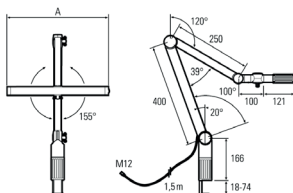

LED Arbeitsplatzleuchte
LED workplace luminaire

UNILED II Gelenkarm (adjustable arm) Watchmaker, dimmable, 5200-5700K, luminaire head width 380 mm

Item number: 120910-02
EAN: 4260556624792

Order number:	120910-02
Model:	UNILED II Gelenkarm (adjustable arm)
Type:	LED adjustable arm luminaire
Illuminant:	SMD LED
Power consumption:	~19 W
Lamp luminous flux:	2139 lm
Lamp luminous efficiency:	131 lm/W
Light distribution:	direct
Light colour:	daylight white (5200 - 5700K)
Connected load:	24V DC ± 10%
Power supply:	included external PSU 100-240V AC
Connection (connector):	M12 A-type encoded
Connected load PSU:	110-240V AC
Connection PSU:	EURO plug to connector M12
Degree of protection:	IP40
Class of protection:	III
Glare-free	opal white
Beam angle (optics):	100°
Operating temperature:	-10... +60 °C
Colour rendering (Ra):	> 85
Lamps lifetime:	> 60,000 h
Housing material:	aluminium / plastics
Cover material:	Makrolon®
Head width [A]:	380 mm
Length adjustable arms:	1x 400 mm, 1x 250 mm
Weight (net):	ca. 1900 g
Gross weight:	3550 g
Risk group (DIN EN 62471):	free group
Mounting accessories:	included table clamp
Dimmable:	internal dimmer with memory function
Made in:	Germany
Feature:	dimmable, mid-level luminaire head width and shortened forearm