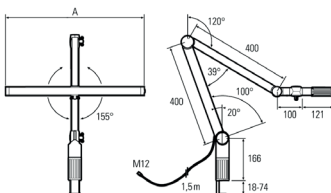

LED Arbeitsplatzleuchte  
LED workplace luminaire

**UNILED II Gelenkarm (adjustable arm), dimmable, 5200-5700K, luminaire head width 548 mm**

**Item number:** 120710-02  
**EAN:** 4260556620282

<b>Order number:</b>	120710-02
<b>Model:</b>	UNILED II Gelenkarm (adjustable arm)
<b>Type:</b>	LED adjustable arm luminaire
<b>Illuminant:</b>	SMD LED
<b>Power consumption:</b>	~27 W
<b>Lamp luminous flux:</b>	3217 lm
<b>Lamp luminous efficiency:</b>	ca. 131 lm/W
<b>Light distribution:</b>	direct
<b>Light colour:</b>	daylight white (5200 - 5700K)
<b>Connected load:</b>	24V DC $\pm$ 10%
<b>Power supply:</b>	included external PSU 100-240V AC
<b>Connection (connector):</b>	M12 A-type encoded
<b>Connected load PSU:</b>	100-240V AC
<b>Connection PSU:</b>	EURO plug to connector M12
<b>Degree of protection:</b>	IP40
<b>Class of protection:</b>	III
<b>Glare-free</b>	opal white
<b>Beam angle (optics):</b>	100°
<b>Operating temperature:</b>	-10... +60 °C
<b>Colour rendering (Ra):</b>	> 85
<b>Lamps lifetime:</b>	> 60,000 h
<b>Housing material:</b>	aluminium / plastics
<b>Cover material:</b>	Makrolon®
<b>Head width [A]:</b>	548 mm
<b>Length adjustable arms:</b>	2x 400 mm
<b>Weight (net):</b>	2250 g
<b>Gross weight:</b>	3950 g
<b>Risk group (DIN EN 62471):</b>	free group
<b>Mounting accessories:</b>	included table clamp
<b>Dimmable:</b>	internal dimmer with memory function
<b>Made in:</b>	Germany
<b>Feature:</b>	dimmable, large radius