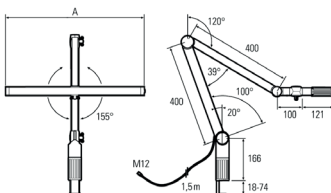

LED Arbeitsplatzleuchte
LED workplace luminaire

UNILED II Gelenkarm (adjustable arm), 5200-5700K, luminaire head width 548 mm

Item number: 120710-01
EAN: 4260556620275

Order number:	120710-01
Model:	UNILED II
Type:	LED adjustable arm luminaire
Illuminant:	SMD LED
Power consumption:	~27 W
Lamp luminous flux:	3217 lm
Lamp luminous efficiency:	ca. 131 lm/W
Light distribution:	direct
Light colour:	daylight white (5200 - 5700K)
Connected load:	24V DC \pm 10%
Power supply:	included external PSU 100-240V AC
Connection (connector):	M12 A-type encoded
Connected load PSU:	110-240V AC
Connection PSU:	EURO plug to connector M12
Degree of protection:	IP40
Class of protection:	III
Glare-free	opal white
Beam angle (optics):	100°
Operating temperature:	-10... +60 °C
Colour rendering (Ra):	> 85
Lamps lifetime:	> 60,000 h
Housing material:	aluminium / plastics
Cover material:	Makrolon®
Head width [A]:	548 mm
Length adjustable arms:	2x 400 mm
Weight (net):	2250 g
Gross weight:	3950 g
Risk group (DIN EN 62471):	free group
Mounting accessories:	included table clamp
Dimmable:	via optional accessory
Made in:	Germany
Feature:	long luminaire head