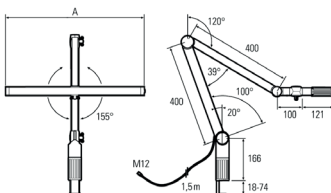

LED Arbeitsplatzleuchte
LED workplace luminaire

UNILED II Gelenkarm (adjustable arm), 5200-5700K,
luminaire head width 298 mm

Item number: 120610-01
EAN: 4260556620251

Order number:	120610-01
Model:	UNILED II Gelenkarm (adjustable arm)
Type:	LED adjustable arm luminaire
Illuminant:	SMD LED
Power consumption:	~14 W
Lamp luminous flux:	1617 lm
Lamp luminous efficiency:	ca. 131 lm/W
Light distribution:	direct
Light colour:	daylight white (5200 - 5700K)
Connected load:	24V DC \pm 10%
Power supply:	included external PSU 100-240V AC
Connection (connector):	M12 A-type encoded
Connected load PSU:	110-240V AC
Connection PSU:	EURO plug to connector M12
Degree of protection:	IP40
Class of protection:	III
Glare-free	opal white
Beam angle (optics):	100°
Operating temperature:	-10... +60 °C
Colour rendering (Ra):	> 85
Lamps lifetime:	> 60,000 h
Housing material:	aluminium / plastics
Cover material:	Makrolon®
Head width [A]:	298 mm
Length adjustable arms:	2x 400 mm
Weight (net):	1900 g
Gross weight:	3550 g
Risk group (DIN EN 62471):	free group
Mounting accessories:	included table clamp
Dimmable:	via optional accessory
Made in:	Germany
Feature:	short luminaire head