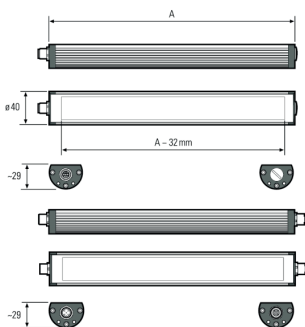

## TUBELED\_40 Element DC, 715 mm, 24V DC

**Item number:** 119410-02  
**EAN:** 4260556624365

<b>Order number:</b>	119410-02
<b>Model:</b>	TUBELED_40 Element
<b>Type:</b>	LED surface-mounted luminaire
<b>Illuminant:</b>	SMD LED
<b>Power consumption:</b>	~17 W
<b>Lamp luminous flux:</b>	2520 lm
<b>Lamp luminous efficiency:</b>	145 lm/W
<b>Light distribution:</b>	direct
<b>Light colour:</b>	daylight white (5200 - 5700K)
<b>Connected load:</b>	24V DC $\pm$ 10%
<b>Connection (connector):</b>	M12 A-type encoded
<b>Degree of protection:</b>	IP54
<b>Class of protection:</b>	III
<b>Glare-free</b>	diffuser sheet for scattered light, PMMA
<b>Beam angle (optics):</b>	100°
<b>Operating temperature:</b>	-30... +70 °C
<b>Colour rendering (Ra):</b>	> 85
<b>Lamps lifetime:</b>	> 60,000 h
<b>Housing material:</b>	aluminium, endcaps made of plastics
<b>Cover material:</b>	PMMA, frosted
<b>Height [B] x Width [C]:</b>	29 mm x 40 mm
<b>Length [A]:</b>	715 mm
<b>Weight (net):</b>	890 g
<b>Gross weight:</b>	1150 g
<b>Risk group (DIN EN 62471):</b>	free group
<b>Marking:</b>	CE
<b>Mounting accessories:</b>	optional
<b>Dimmable:</b>	via optional accessory
<b>Made in:</b>	Germany
<b>Feature:</b>	resistant to high temperatures