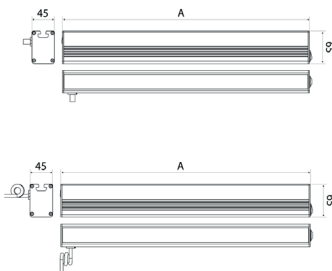

LED Arbeitsplatzleuchte
LED workplace luminaire

**PROFILED AC, 900 mm,
micro prisms cover, 220-240V AC**

Item number: 150614-03
EAN: 4260556623863

Order number:	150614-03
Model:	PROFILED
Type:	profiled luminaire with t-slot backsided
Illuminant:	SMD LED
Power consumption:	~27 W
Lamp luminous flux:	3150 lm
Lamp luminous efficiency:	145 lm/W
Light distribution:	direct
Light colour:	daylight white (5200 - 5700K)
Connected load:	90-305V AC ± 10%, 50-60 Hz
Power supply:	inbuilt
Connection (connector):	connection cable 3 m with angled SHUKO plug
Degree of protection:	IP40
Class of protection:	I
Glare-free	micro prisms
Beam angle (optics):	100°
Operating temperature:	-10... +45 °C
Colour rendering (Ra):	> 85
Lamps lifetime:	> 50,000 h
Housing material:	aluminium
Cover material:	plastics
Height [B] x Width [C]:	65 mm x 45 mm
Length [A]:	900 mm
Weight (net):	2200 g
Gross weight:	2750 g
Risk group (DIN EN 62471):	free group
Mounting accessories:	optional
Marking:	CE
Made in:	Germany
Feature:	universal luminaire