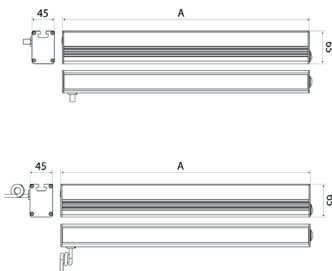

LED Arbeitsplatzleuchte
LED workplace luminaire

**PROFILED AC, 1200 mm,
micro prisms cover, 220-240V AC**

Item number: 150814-03
EAN: 4260556623887

Order number:	150814-03
Model:	PROFILED
Type:	profiled luminaire with t-slot backsided
Illuminant:	SMD LED
Power consumption:	~36 W
Lamp luminous flux:	4410 lm
Lamp luminous efficiency:	145 lm/W
Light distribution:	direct
Light colour:	daylight white (5200 - 5700K)
Connected load:	90-305V AC ± 10%, 50-60 Hz
Power supply:	inbuilt
Connection (connector):	connection cable 3 m with angled SCHUKO plug
Degree of protection:	IP40
Class of protection:	I
Glare-free	micro prisms
Beam angle (optics):	100°
Operating temperature:	-10... +45 °C
Colour rendering (Ra):	> 85
Lamps lifetime:	> 50,000 h
Housing material:	aluminium
Cover material:	plastics
Height [B] x Width [C]:	65 mm x 45 mm
Length [A]:	1200 mm
Weight (net):	2600 g
Gross weight:	3350 g
Risk group (DIN EN 62471):	free group
Mounting accessories:	optional
Marking:	CE
Made in:	Germany
Feature:	universal luminaire