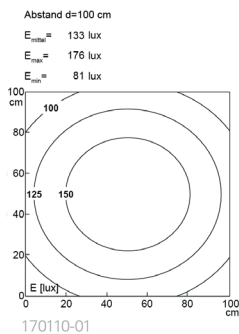

LED Industrieleuchte

LED industrial luminaire

INROLED_25, 552 mm, 100°, 24V DC

Artikel-Nr.: 117110-01
EAN: 4260556621562

Bestell-Nr.:	117110-01
Modell:	INROLED_25
Bauform:	LED Rohrleuchte
Leuchtmittel:	SMD LED
Lampenleistung:	~7,5 W
Lampenlichtstrom:	972 lm
Lampenlichtausbeute:	129 lm/W
Lichtverteilung:	direkt
Lichtfarbe:	Tageslichtweiß (5200 - 5700K)
Anschlusswert Leuchte:	24V DC $\pm$ 10%
Anschluss Leuchte:	M12 Steckverbinder A-kodiert
Schutzart:	IP69K
Schutzklasse:	III
Entblendung:	opalweiß
Abstrahlwinkel:	100°
Betriebstemperatur:	-10... +35 °C
Farbwiedergabe (Ra):	> 80
Lampenlebensdauer:	> 60.000 h
Material Abdeckung:	Polycarbonat, splitterfrei
Höhe [B] x Breite [C]:	Ø 25 mm
Länge [A]:	552 mm
Gewicht:	250 g
Bruttogewicht:	400 g
Risikogruppe:	freie Gruppe
Befestigungszubehör:	Halterung inkl.
Dimmbar:	optional über Zubehör
Kennzeichnung:	CE, ETL Listed
Gefertigt in:	Deutschland
Besonderheit:	Lebensmittelecht, beständig gegen Säure und Laugen (vorab Einzelfallprüfung)