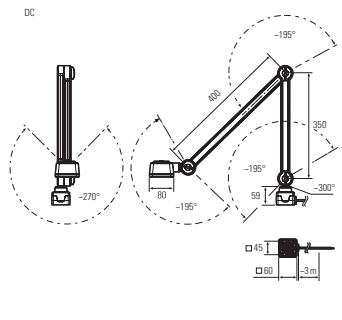

LED Arbeitsplatzleuchte

LED workplace luminaire

CENALED SPOT DC, Gelenkarm (adjustable arm)

Item number: 121012-02
EAN: 4260556623726

Order number:	121012-02
Model:	CENALED SPOT
Type:	LED workplace luminaire with adjustable arm
Illuminant:	High Power LED
Power consumption:	~8,5 W
Lamp luminous flux:	1120 lm
Lamp luminous efficiency:	134 lm/W
Light distribution:	direct
Light colour:	neutral white (5000K)
Connected load:	24V DC \pm 10%
Power supply:	-
Connection (connector):	connection cable 3m, flexible, two open cable ends
Degree of protection:	IP67
Class of protection:	III
Beam angle (optics):	30°
Operating temperature:	-10... +50 °C
Colour rendering (Ra):	> 80
Lamps lifetime:	> 60,000 h
Housing material:	aluminium (powder finished)
Cover material:	ESG 3,8 mm, shatterproof
Length adjustable arms [A]:	350 mm / 400 mm
Base height (B):	59 mm
Weight (net):	1350 g
Gross weight:	2550 g
Risk group (DIN EN 62471):	free group
Mounting accessories:	magnet holder plate optional
Dimmable:	yes, via push button at the luminaire head, ON/OFF and dimming
Marking:	CE, ETL Listed
Made in:	Germany