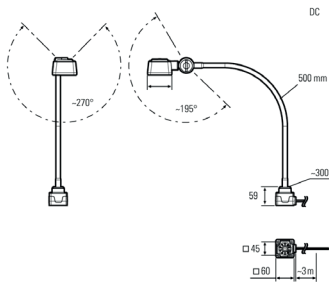

Lampenlebensdauer in Betriebsstunden (L80/B10)

LED Arbeitsplatzleuchte
LED workplace luminaire

CENALED SPOT DC, Flexarm

Item number: 121012-01
EAN: 4260556623719

Order number:	121012-01
Model:	CENALED SPOT
Type:	LED workplace luminaire with gooseneck
Illuminant:	High Power LED
Power consumption:	~8,5 W
Lamp luminous flux:	1120 lm
Lamp luminous efficiency:	134 lm/W
Light distribution:	direct
Light colour:	neutral white (5000K)
Connected load:	24V DC \pm 10%
Power supply:	-
Connection (connector):	connection cable 3m, flexible, two open cable ends
Degree of protection:	IP67
Class of protection:	III
Beam angle (optics):	30°
Operating temperature:	-10... +50 °C
Colour rendering (Ra):	> 80
Lamps lifetime:	> 60,000 h
Housing material:	aluminium (powder finished)
Length Flexarm [A]:	500 mm
Base height (B):	59 mm
Mounting:	screw-on base
Weight (net):	800 g
Gross weight:	1400 g
Risk group (DIN EN 62471):	free group
Mounting accessories:	magnet holder plate optional
Dimmable:	yes, via push button at the luminaire head, ON/OFF and dimming
Marking:	CE, ETL Listed
Made in:	Germany
Feature:	universal workplace luminaire with high protection degree