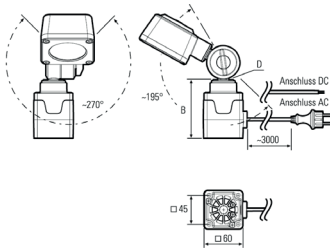

Lampenlebensdauer in Betriebsstunden (L80/B10)

Irrtümer, Systemfehler und Änderungen vorbehalten.
 Errors and technical changes excepted. 08.2022

CENALED SPOT AC, Gelenkkopf Joint head luminaire

Item number: 121012-13
EAN: 4260556623764

Order number:	121012-13
Model:	CENALED SPOT
Type:	LED joint head luminaire
Illuminant:	High Power LED
Power consumption:	~9 W
Lamp luminous flux:	1120 lm
Lamp luminous efficiency:	134 lm/W
Light distribution:	direct
Light colour:	neutral white (5000K)
Connected load:	100-305V AC \pm 10%, 50-60 Hz
Power supply:	inbuilt
Connection (connector):	connection cable 3 m with SCHUKO CEE 7/7
Degree of protection:	IP65
Class of protection:	I
Beam angle (optics):	30°
Operating temperature:	-10... +50 °C
Colour rendering (Ra):	> 80
Lamps lifetime:	> 60,000 h
Housing material:	aluminium (powder-finished)
Cover material:	ESG 3,8 mm, shatterproof
Base height (B):	88 mm
Weight (net):	400 g
Gross weight:	550 g
Risk group (DIN EN 62471):	free group
Mounting accessories:	magnetic holder optional
Dimmable:	yes, via push button at the luminaire head , ON/OFF and dimming
Made in:	Germany
Feature:	handy LED luminaire with high degree of protection